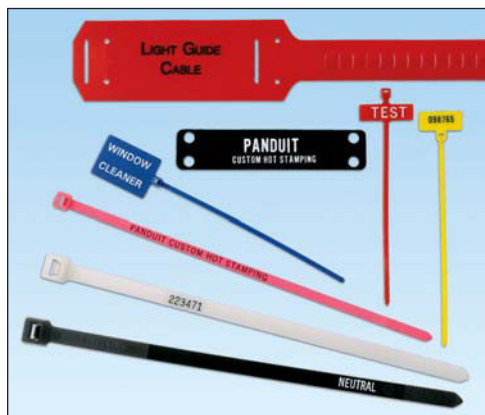

Hot Stamping Service Custom Printed Cable Ties

Custom Hot Stamping Service provides a permanent, high quality imprinted message on Panduit cable ties and marker plates. Graphics, text, numbers and colors provide a variety of choices for customization.

Hot stamped cable ties and marker plates are typically used for identification, or for labeling critical components. Panduit cable ties, marker ties, marker plates and marker straps are available to suit your application.

Marker and Flag Ties

- Fasten and identify bundles at the same time
- A variety of colors for color-coding applications
- Cross Sections: Miniature and Standard

Marker Plates

- Mount in any direction, either vertically or horizontally as flags, tags, or wrap-around identification plates.
- White or Weather Resistant black color
- Marker plate sizes:

1.50" x .75"	2.50" x .75"
1.75" x .75"	3.50" x .75"
2.00" x .75"	2.50" x 1.75"

Cable Marker Straps

- Identify and code telephone and fiber optic cable – replaces costly and cumbersome lead marking tags
- Lightweight and easy to install
- Can be used as **wrap-around** or **flag** marker
- Also can be used in underground identification applications
- Polyethylene material available in red and gray
- Marking area: 1.50" x 2.62"